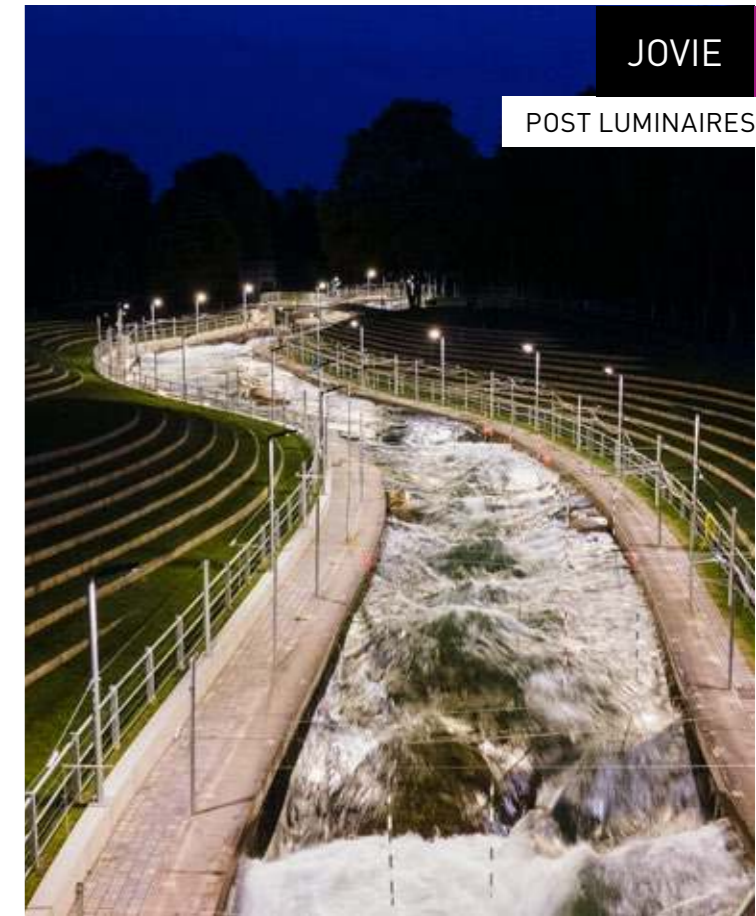

JOVIE

FLEXIBLE, ATTRACTIVE AND FIT FOR THE FUTURE.

- 100% Dark Sky – sustainable and ecological outdoor lighting for a starry sky without light pollution
- Future-proof – Smart Lighting Ready (SLR) variant with up to two Zhaga-standardised sockets for light management system and sensors
- Attractive – customisable cover
- Configurable

Detailed product information:
www.trilux.com/jovie

Jovie

- Mounting type**
 Bracket-mounted
 Post-top-mounted
 Surface-mounted
- Light point height**
 3 - 8 m
 6 - 14 m
- Mounting location**
 Outdoor posts
 Outdoor wall
- Design**
 small (Jovie 50)
 large (Jovie 70)
- Beam characteristic**
 asymmetric wide
 symmetric wide
- Luminaire luminous flux**
 1,000 - 24,000 lm
- Colour rendering index | Light colour**
 Ra > 70
 2,200 K
 2,700 K
 3,000 K
 4,000 K
- Service life**
 L80 = 100,000 h
- Luminaire colour**
 anthracite
- Operating mode**
 switchable and DALI dimmable (ETDD)
 switchable (ET)
- Additional equipment**
 Power reduction, control phase (LR)
 Multilumen (ML)
 Constant Light Output (CLO)
- Accessories**
 Shieldings
 Junction boxes
 Post mounting elements
 Post mounting
 Mounting accessories
 Reduction pieces
 Wall mountings